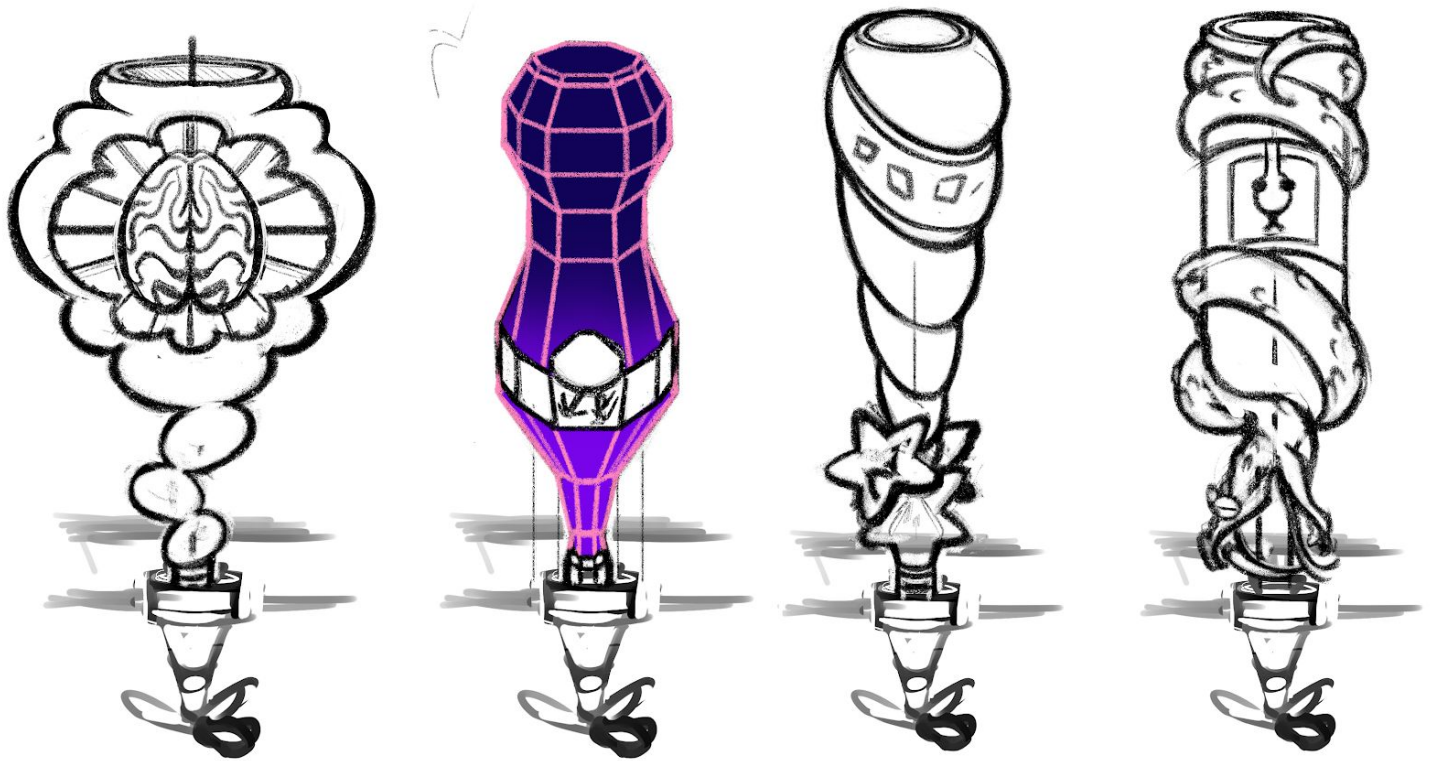

Bar & Menu Descriptions/Lore

Beer Station

Beers

Limulax Red

Description

Limulax Red brewed on the Limulax home planet and is one of their major exports. The drink of choice for Limulax post-battle celebrations. Color suspiciously similar shade of red to human blood. Foam/head is extremely bubbly and will continuously bubble (bubbles look similar to when blowing into soapy water with a straw). Tastes like a sour style beer with a heavy iron flavor.

Tap Handle Appearance

Looks like green slime poured over the tap handle.

Rocket's Red Glare

Description

A spicy, fiery (literally) drink. Blasts out of the tap like a rocket. Spout turns red from heat. Appearance once poured looks like lava. Foam/head of beer looks like black smoke. Once poured, liquid appears to be constantly boiling.

Hazy Palm

Description

A chill lo-fi drink to study to. A rose for the computer age and the return vaporwave. The pink color of a warm sunset over a neon grid terrain. logo is classic synthwave/outrun/vaporwave palm tree sunset neon.

consumer, making them yearn for just one more drink. The bottle is made to resemble a coiled snake wrapped around a bottle.

Sparkle

Description

A shimmering silver sparkling wine. For when you need to be the center of attention. Flowery fragrance and tingly sweet, makes you feel light enough to rise above all the haters. Made with distilled unicorn urine and crystalline sweat collected from the brow of the earth goddess Beyonce. Bottle logo is a unicorn horn with crystal sweat.